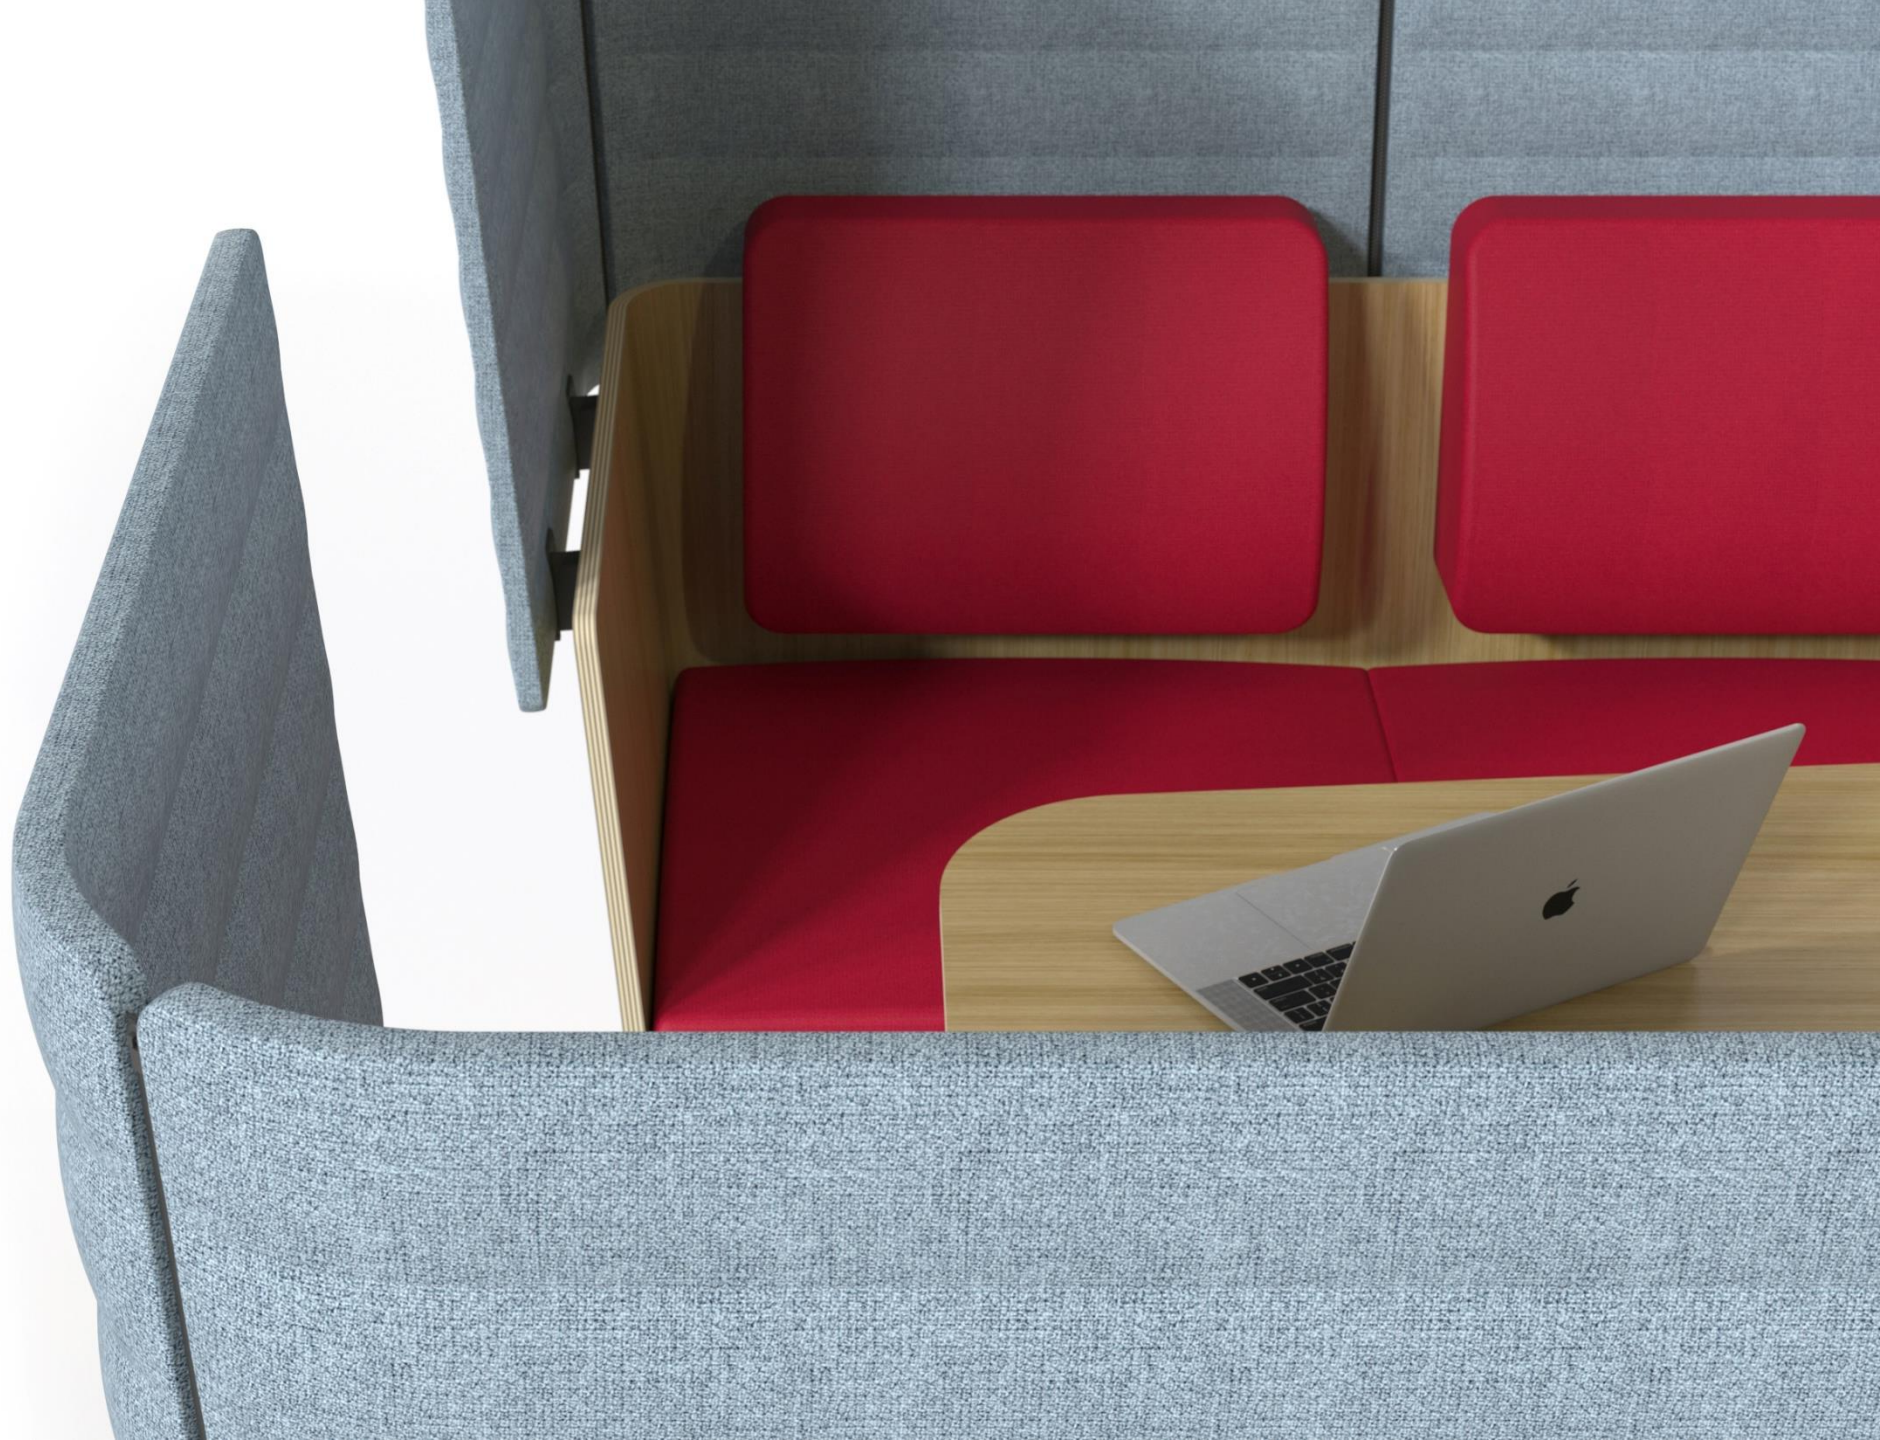

Aesthetic design,
smooth shapes
and natural
elements bring a
sense of warmth
to the office.

narbutas